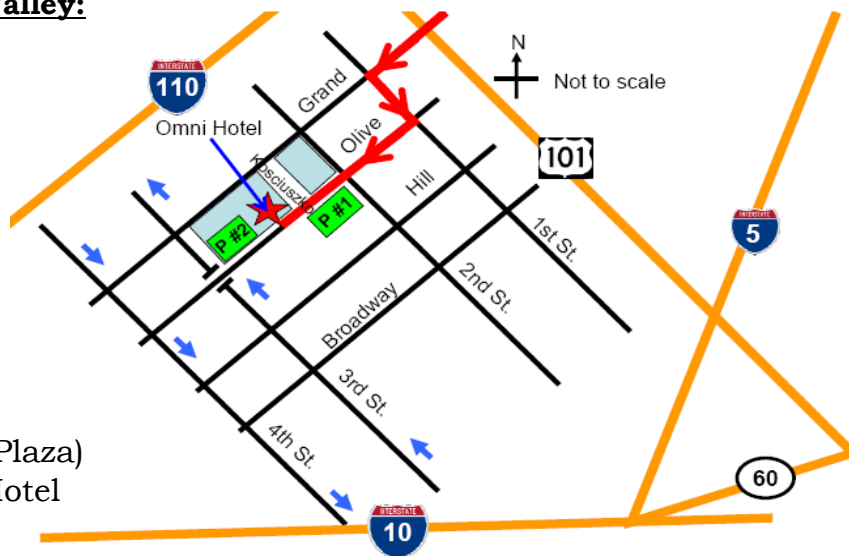

**** MUST RSVP to Attend Workshops 所有講座必須預先報名 ****

Please contact Kerry Situ for Expo Details & to RSVP

詳情及報名，請聯絡司徒婷。Phone 電話 (213) 808-1754 or ksitu@cscla.org

Directions from the San Gabriel Valley:

從聖谷前往會場的駕車路線：

- From 10 or 60 Fwy West, change to 101 Fwy North.
- Exit at Grand Ave.
- Make a right and go South.
- Left on 1st St. (2 blocks).
- Immediate right on Olive St.

Parking 停車:

- About \$6 at parking lot #1
- \$9 to \$11 at parking lot #2 (CA Plaza)
- \$10 valet parking at the Omni Hotel